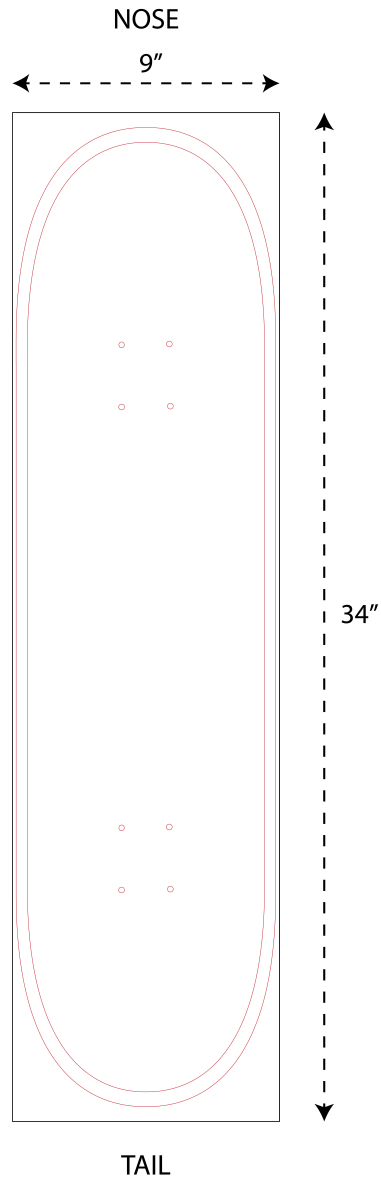

POPSICLE TEMPLATE

GETTING STARTED:

- Graphics are printed on 9" x 34" rectangular sheets.
- Finalized graphics must be saved on an artboard size of: 9" x 34"
- Graphic must fit within the red outlines.

ADDITIONAL INFO:

- The length of the deck outlines in this template represent the entire span of the deck-bottom, *taking into account the contour of the nose and tail...* Rather than the straight-length from nose to tail, on the top-side of the deck. This helps us to achieve accuracy between the design mockup and the actual decks.

SHOWN DECK OUTLINES:

- 8.0" X 32"
- 8.75" X 33"